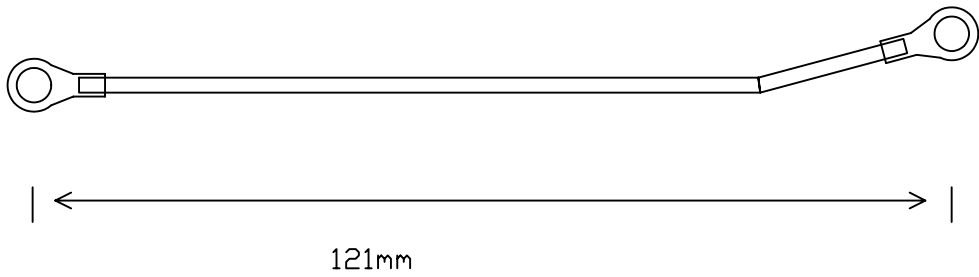

# Rear "E" Link Specification

2mm Threaded Rod  
Full Size Template